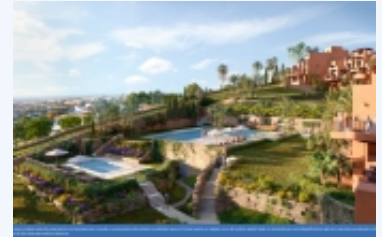

Alminar de Marbella, La Cerquilla, 29660, Nueva Andalucía

New development off plan in the Golf Valley, Nueva Andalucía.

A unique development. The Right to Dream. A typically Mediterranean style and designed by a renowned Group of architects, Alminar perfectly combines a sun-kissed landscape, surrounded by gardens and palm trees with spacious apartments - built with the finest of materials - with huge terraces overlooking the golf course. Exceptional qualities that will make your new home a special and exclusive place available only to a few. With second phase of Alminar, your dream has come true and now it is time to live the dream. Alminar de Marbella is the best example of adaptation to a unique natural environment, brimming with spectacular tropical gardens over 13.000 m2 of land, a swimming pool and a small lake. The first phase of the Alminar Project has already been sold, and now you have the opportunity to acquire a dream place in the second phase. A typically Mediterranean style and designed by a renowned Group of architects, Alminar perfectly combines a sun-kissed landscape, surrounded by gardens and palm trees with spacious apartments - built with the finest of materials - with huge terraces overlooking the golf course. Alminar offers you 2 and 3-bedroomed apartments with up to 300 m2 of floor space and terraces that you allow you enjoy a unique location in Marbella. Exceptional qualities that will make your new home a special and exclusive place available only to a few. With second phase of Alminar, your dream has come true and now it is time to live the dream.

BASE INFORMATION:

Bed : 3

LAND INFORMATION:

Built on : 2017

Remodeled on : 0

Number of Floors :

Floor area (Lower) : 0

Floor area (Main Level) : 0

Floor area (Upper) : 0

Floor area (Total) : 0