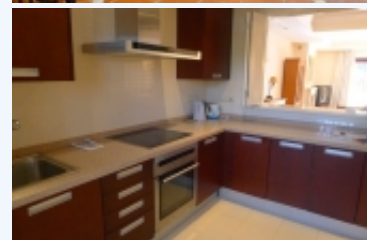

TTB0006, NUEVA ANDALUCIA TOWN HOUSE FOR SALE €525,000 IN EL PALMERAL, ALOHA

For sale. 525.000 €

Nueva Andalucia, Atalaya de Rio Verde, 29660, Nueva Andalucia, Aloha

Superb four bedroom townhouse for sale in El Palmeral, Nueva Andalucía. The gated community enjoys a highly-enviable location; within walking distance to all amenities, you have a selection of bars and restaurants and a supermarket just down the road and the beach is only 2km away. Marbella, San Pedro and the prestigious Golf Valley are all easily accessible by car.

The complex itself offers a lovely communal area with gardens, a swimming pool, separate childrens' pool, Jacuzzi and gym. Built over four floors, the property provides ample space with various terraces that allow for sun at any time of the day. Layout: The entrance level comprises a kitchen, guest toilet and a large combined living/dining room with an open fireplace and direct access out to the terrace which leads down to the communal gardens and pool area. The first floor offers three bedrooms, one of them with en-suite facilities and a small private terrace. Upstairs on the second floor you will find a fourth bedroom with en-suite bathroom and a large terrace. All bedrooms are a very good size and the property comes with garage parking for one car and storage. With the security of a gated community and the convenience of being within walking distance to all amenities, this is a fantastic option for families looking to buy in Nueva Andalucía.