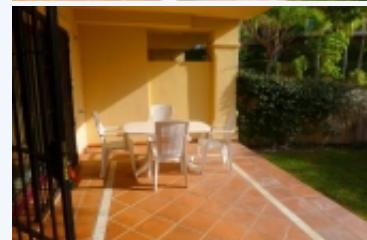

TTB0006, NUEVA ANDALUCIA TOWN HOUSE FOR SALE €525,000 IN EL PALMERAL, ALOHA

For sale. 525.000 €

Nueva Andalucia, Atalaya de Rio Verde, 29660, Nueva Andalucia, Aloha

Superb four bedroom townhouse for sale in El Palmeral, Nueva Andalucía. The gated community enjoys a highly-enviable location; within walking distance to all amenities, you have a selection of bars and restaurants and a supermarket just down the road and the beach is only 2km away. Marbella, San Pedro and the prestigious Golf Valley are all easily accessible by car.

The complex itself offers a lovely communal area with gardens, a swimming pool, separate childrens' pool, Jacuzzi and gym. Built over four floors, the property provides ample space with various terraces that allow for sun at any time of the day. Layout: The entrance level comprises a kitchen, guest toilet and a large combined living/dining room with an open fireplace and direct access out to the terrace which leads down to the communal gardens and pool area. The first floor offers three bedrooms, one of them with en-suite facilities and a small private terrace. Upstairs on the second floor you will find a fourth bedroom with en-suite bathroom and a large terrace. All bedrooms are a very good size and the property comes with garage parking for one car and storage. With the security of a gated community and the convenience of being within walking distance to all amenities, this is a fantastic option for families looking to buy in Nueva Andalucía.