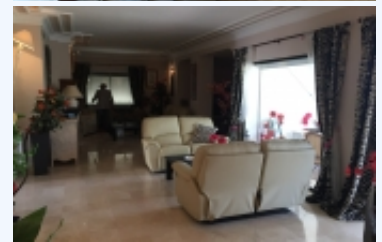

TTB108, SEMIDETACHED VILLA IN SAN PEDRO BEACHSIDE

For sale. 940.000 €

San Pedro Beachside, San Pedro Playa, San Pedro de Alcantara

450 m2 built

Pareada en San Pedro Playa

BASE INFORMATION:

Bed	: 6
Bath	: 6
Living	: 450
Areas	